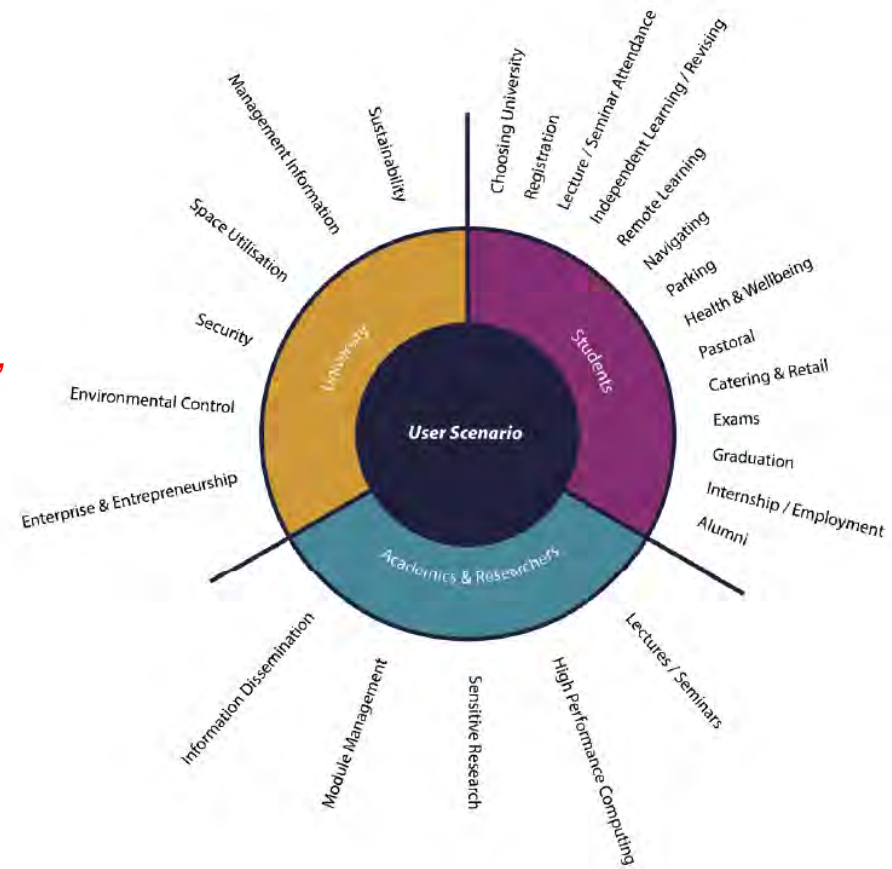

SMART CAMPUS EXPERIENCE / ENGAGEMENT

- Technology Supporting People
- Pan-Institutional Reach
- Communication / Collaboration

“It takes me 45 minutes to find a parking spot”